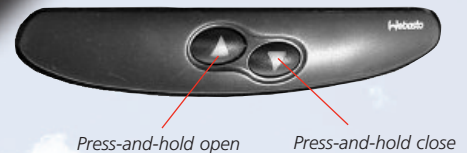

Webasto Sunroof Solution

for 2005 Lincoln Aviator

Hollandia 5 2 4

2005 Lincoln Aviator shown with
Hollandia 524 GrandView Panoramic Sunroof

Switch mounts in useful location.

Front panel open, all 4 sunshades open.

Sunroof flows with the exterior roof line.

Hollandia 524

- Largest aftermarket sunroof available
- Clean interior finish
- 2 large Venus® glass panels
- 4 individual sunshades
- 5 yrs/50,000 miles parts warranty
- No drain tubes
- There is no other aftermarket sunroof like the GrandView

Dimensions:

Glass/panel size: 30" x 27"

Opening: 27 1/4" x 18"

Frame: 33" x 52 3/4"

Webasto Certified Installers are professionally trained and updated on the latest industry installation techniques to ensure that the sunroof you purchase will be the sunroof your customer enjoys.