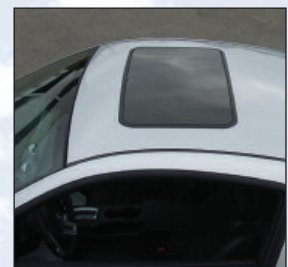

Webasto Sunroof Solution

for 2005 Mustang

Hollandia 300

2005 Mustang shown with
Hollandia 311L Power Spoiler Sunroof

Press-and-hold open

Press-and-hold close

Generous opening invites
fresh air.

Highly protective Venus® glass
keeps out UV rays and heat.

Hollandia 311L features a
rolling sunshade.

Sunroof flows with the
already classic roof line.

Hollandia 311L

- Illuminated Switch
- Press-and-Hold Open
- Press-and-Hold Close
- Self Deploying Wind Deflector
- Venus® Glass
- Rolling Sunshade
- Soft Wrap or Hard Trim Finish

Dimensions:

Glass/panel size: 32 1/4" x 17 3/4"

Opening: 27" x 15 1/4"

Frame: 33 7/8" x 19 3/8"

Webasto Certified Installers are professionally trained and updated on the latest industry installation techniques to ensure that the sunroof you purchase will be the sunroof your customer enjoys.