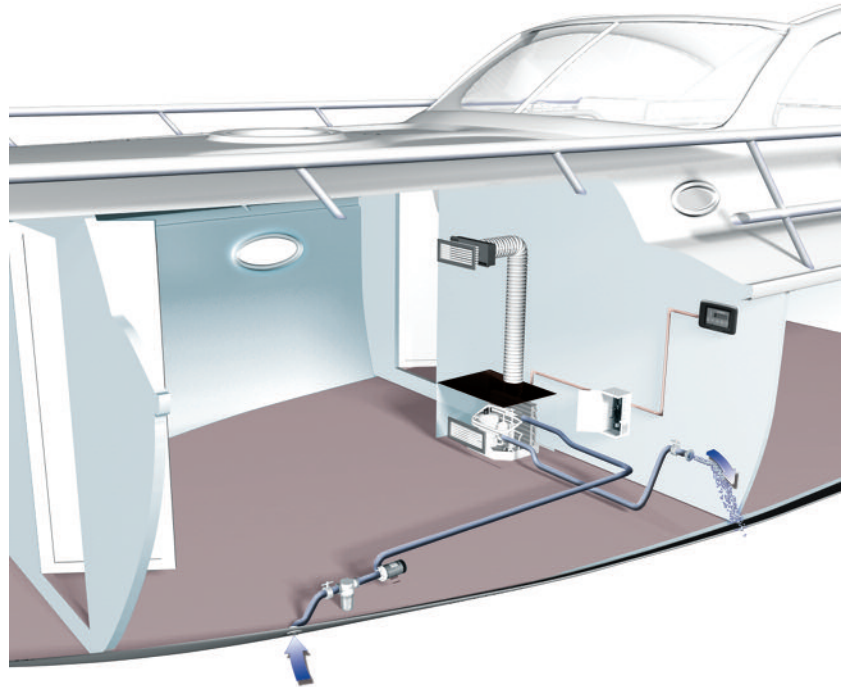

## Complete Air Conditioning Kit

The pleasures of having air conditioning on a vessel go a long way. A voyage in hot weather is made more comfortable when cabins are dehumidified and the passengers stay cool. The Webasto Complete Marine Air Conditioning Kit utilizes a self-contained condenser system which offers an all-inclusive unit that installs easily, is user-friendly, and is made with seawater-resistant materials.

## User Friendly:

Units come standard with a digital control pad. The thermostat is multi-function, operating in four modes: Cool Only, Heat Only, Humidity Mode or Automatic. LED indicators show at a glance the mode of operation. Temperature can be displayed in either °F or °C and temperature adjustment is made via a simple touch of the buttons. Fan speed can be controlled either manually or automatic. FCF™ units even come standard with an IR remote to control operations away from the panel.

## Kit Includes:

- Air Conditioning Unit
- Digital Controller
- Supply Air Ducting (25 ft.)
- Sea Water Pump
- Sea Water Strainer
- Thru Hull Kit
- Return Air Grill (White)
- Supply Grill (Round White)
- Sea Water Hose (25 ft.)
- Hose Clamps (Qty. 8)
- Complete Installation Instructions

## Simple Installation:

All Webasto AC units feature a “zero-clearance design” so that they can be placed against a cabinet or bulkhead without restriction of air flow over the evaporator. Full rotation (360°) of the blower housing enables proper direction of airflow with minimal lost storage space. Air conditioning units also come standard with a remote mount control box to ensure space savings and easy service. Hold down clamps and complete installation instructions are also included.