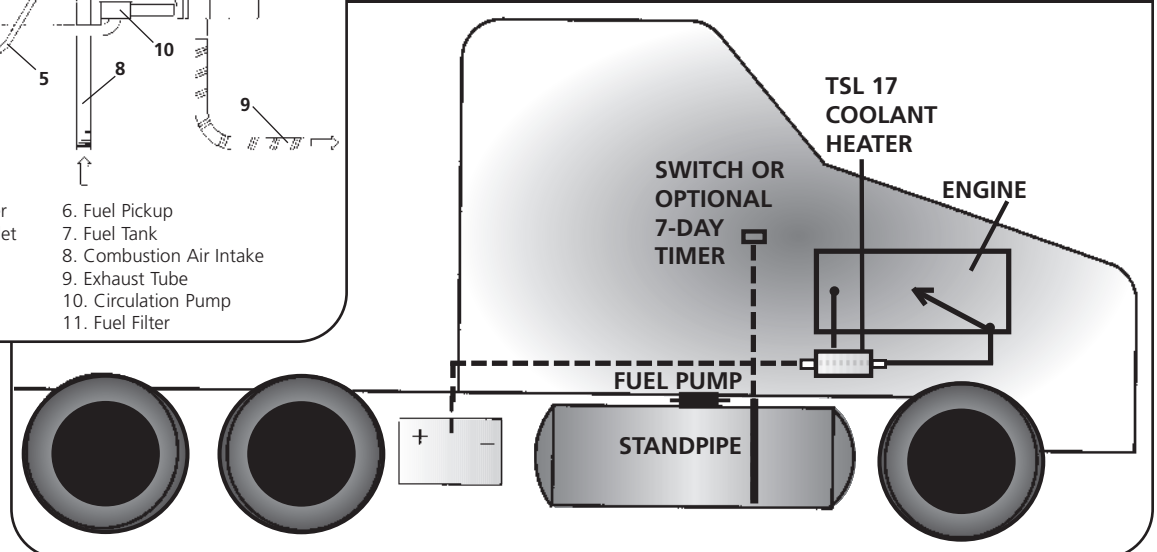

TSL 17

Specifications

Heat Rating:

Output:

Full: 17,200 Btu/h (5.0 kW)
Reduced: 8,600 Btu/h (2.5 kW)

Fuel Type:

Diesel #1, #2, Arctic, Biodiesel (up to 20%)

Fuel Consumption:

Dimensions:

L 9.1" x W 4.1" x H 6.4"
L 232mm x W 105mm x H 163mm

Weight:

7.0 lbs. (3.2 kg)

Technical data is subject to +/- 10% variance

Webasto TSL 17 Engine Coolant Preheating System

Engine Coolant Preheating System

Performance Guide

Webasto TSL 17 Preheat Performance Guide

TSL 17 preheats nearly all makes of mid-range engines. The chart below shows the approximate preheat duration at specific temperatures needed to ensure a cold weather start. Based on 17,200 Btu/h output.