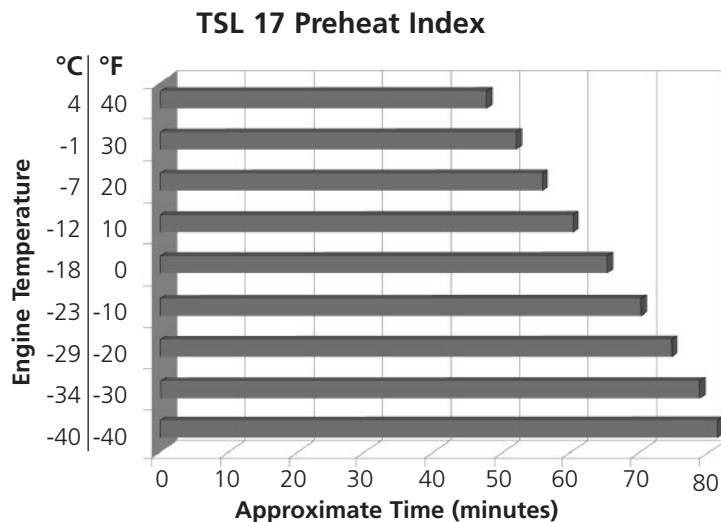

Performance Guide

Webasto TSL 17 Preheat Performance Guide

TSL 17 preheats nearly all makes of mid-range engines. The chart below shows the approximate preheat duration at specific temperatures needed to ensure a cold weather start. Based on 17,200 Btu/h output.

TSL 17

- Thermo Top coolant heater
- High performance with low power & fuel consumption
- Up to 2-hours of preheating ensures reliable engine starts
- No need for electrical plug-ins
- Compact design - Can be frame rail or engine compartment mounted
- Easy to install, maintain and operate
- Universal package fits most vehicles

*For heavy-duty engine preheat, reference the Webasto Thermo 90 ST or DBW 2010 Spec Sheets.

Standard Kit Components

Part Number 923369
Integrated Control Unit
On/Off Switch
Fuel Metering Pump w/Mounting Bracket
Fuel Line
Fuel Filter
Universal Fuel Standpipe
Exhaust Tubing
Combustion Air Tubing
Wiring Harness w/ Fuse Holder
Blink Code Diagnostics and PC Interface Diagnostics
Operation/Installation Manual
2 Year Limited Warranty

Optional Accessories

7-Day Digital Timer (Engine Preheat)	P/N 906108A
Timer Mounting Frame (In Dash)	P/N 474630
Timer Mounting Bracket (Under Dash)	P/N 906218
Heater Mounting Bracket	P/N 901088

Webasto Product North America, Inc.
15083 North Road
Fenton, Michigan 48430
Phone (810) 593-6000
Fax (810) 593-6001
www.webasto.us
www.techwebasto.com