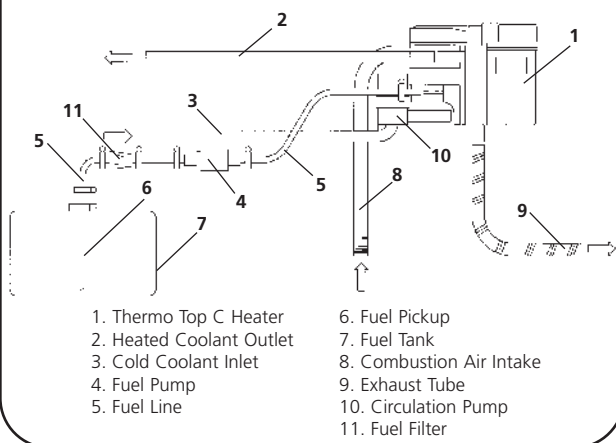

TSL 17

Specifications

Heat Rating:

Output:

Full: 17,200 Btu/h (5.0 kW)
Reduced: 8,600 Btu/h (2.5 kW)

Fuel Type:

Diesel #1, #2, Arctic, Biodiesel (up to 20%)

Fuel Consumption:

Dimensions:

L 9.1" x W 4.1" x H 6.4"
L 232mm x W 105mm x H 163mm

Weight:

7.0 lbs. (3.2 kg)

Technical data is subject to +/- 10% variance

Webasto TSL 17 Engine Coolant Preheating System

Engine Coolant Preheating System