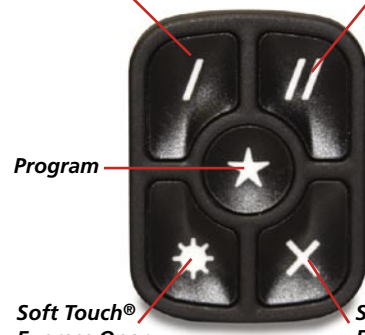

Dimensions:

- Glass Panels: Front 7.7" x 31"; Rear 14.1" x 31"
- Opening: 10.9" x 25.2"
- Frame: 42.5" x 34.3"

Control Panel:

Press-and-hold open

Press-and-hold close

Sunroof Comparison

	Press-& Hold open	Press-& Hold close	Key-off Auto-close	Soft Touch® open	Soft Touch® close	Programmable Position	Wind deflector	Venus® Glass with UV protection	Venting	Color matched sliding sunshade	Illuminated switch	Warranty	Rain sensor
TVS 900 S (Standard)	✓	✓					✓	✓	✓	✓	✓	3 yr/ 36k mile transferable on parts and labor	N/A
TVS 900 ST (Soft Touch®)			✓	✓	✓	✓	✓	✓	✓	✓	2 Color	3 yr/ 36k mile transferable on parts and labor	N/A
TVS 900 STR (Soft Touch® Rain Sensor)			✓	✓	✓	✓	✓	✓	✓	✓	2 Color	3 yr/ 36k mile transferable on parts and labor	✓
Other													

3 Levels To Choose From:

TVS 900 S

Press-and-hold open

Press-and-hold close

TVS 900 ST

Single Vent Open

Twin Vent Open

Soft Touch® Express Open

Soft Touch® Express Close

TVS 900 STR

Single Vent Open

Twin Vent Open

Soft Touch® Express Open

Soft Touch® Express Close

Available only with Hollandia Inbuilt Sunroofs. When the ignition is OFF and the sunroof left open, the rain sensor will automatically close the sunroof when rain is detected.